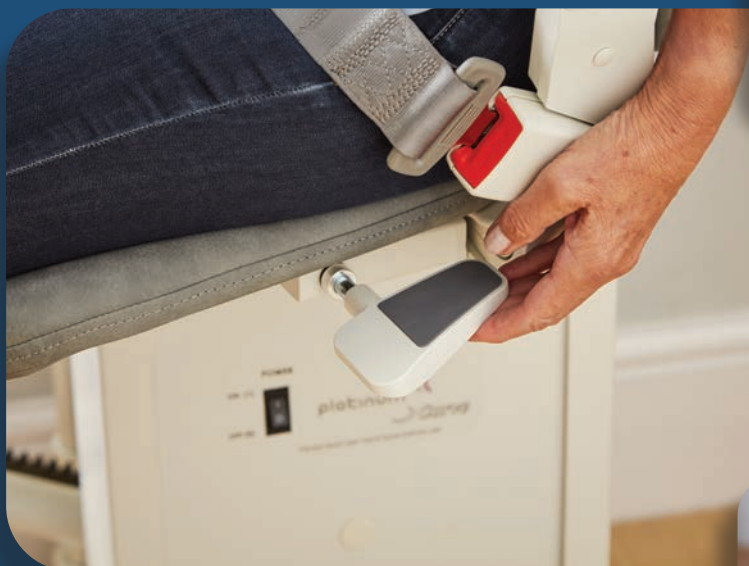

Choices for an easy and comfortable stairlift

- » The Ergo and Ergo Plus chair pad options are designed to make sitting on the chair easy for the user, whatever size or shape.
- » The choice of lever-linked or powered footplate means there is no awkward bending to fold up the footplate.
- » Powered or manual lever swivel for easy exiting of the chair.
- » Can accommodate up to 25st (160kg).

Adjustable arms,
backrest, chair pad
and footplate.

SPACE-SAVING SOLUTIONS

A stairlift that works in any home

- » The option of the short 90° or 180° parking bend rail start saves space.
- » Foldaway arms, chair and footplate ensure your stairlift leaves your stairs fully accessible for others.

A space-saving shorter rail.

SAFETY

Text display.

Seatbelt

Remote control to call and park your stairlift at the top or bottom of the stairs.

For you and your loved one's peace of mind

- » Easy to use interlocking seat belt for your safety
- » Our stairlifts are battery-powered, in the event of a power cut you can still access your home.
- » Automatic stop feature if there is an obstacle on your stairs.
- » Text display for real time information, easily visible on the armrest.