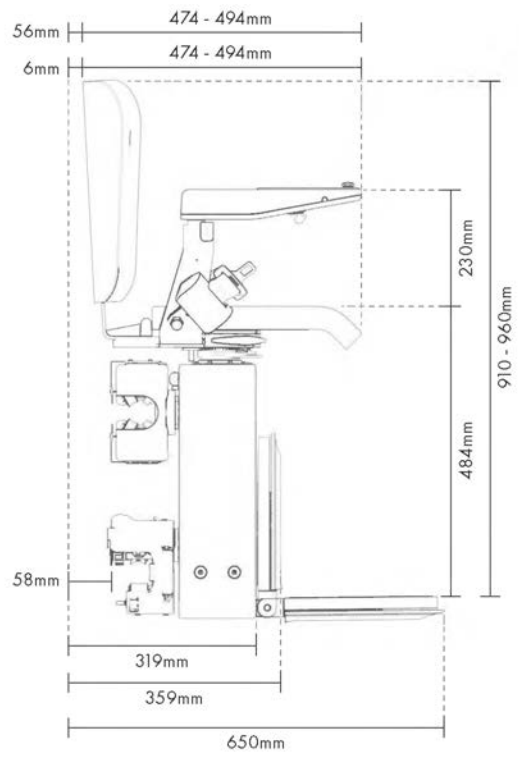

3 Your chair will be fully adjusted to your size and shape at installation, so all you need to do is sit comfortably in the chair, engage the seat belt and you are ready.

4

To operate your stairlift, simply use the controls in the armrest and lightly press in the direction you wish to travel.

5

Once you have arrived, the powered swivel will turn the chair, and when it finishes, you can unbuckle the seat belt and safely step off. If your lift has a manual swivel, use the lever situated under the chair, to swivel the chair.

6

On arrival, fold up the arms and chair, and use the footplate lever or button to fold it away.

PLATINUM ERGO CURVE SPECIFICATION

SPEED	120mm/s (0.12m/s) Maximum.
DRIVE	250W Rack and Pinion Drive.
WEIGHT CAPACITY	120kg (19st) or 160kg (25st).
STAIRCASE INCLINE	Up to 52°.
OPERATION	Arm mounted rocker / joystick or Radio Frequency remote call and send controls.
CERTIFICATION	BSEN 81-40:2020, Machinery Directive 2006/42/EC, UKCA Supply of Machinery (Safety) Regulations 2008.
RAIL LENGTH	28m maximum rail length.
CHAIR SWIVEL	Manual swivel chair as standard available with lever-linked or powered footplate. Powered swivel chair as an option available with powered footplate. Power swivel available on both Standard and Heavy Duty models. Swivel levers mounted horizontally at both sides of the chair.
FOOTPLATE	Manual lever-link on carriage or powered option.
CHAIR HEIGHT	Ergo chair height 484mm.
CHAIR VARIATIONS	Fully adjustable Ergo Chair with the option of the Ergo Plus chair pad. (Space saving back now comes as standard).
SAFETY	Safety edges on footplate and carriage Over-speed governor. Electro-magnetic motor brake. Retractable reel seat belt. Interlock chair swivel.