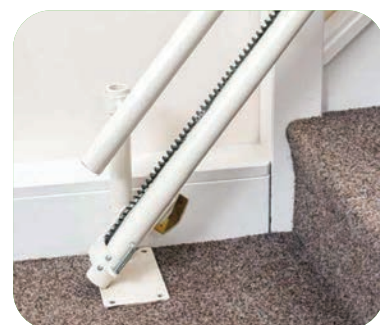

YOUR OPTIONS

The Platinum Ergo Curve stairlift comes with a choice of key features to make it an accessible chair for everyone to use and to fit seamlessly into your home.

The armrests, backrest and chair pad of the Ergo Curve can be adjusted to accommodate the user.

Power activated or manual chair lever swivel.

THE RAIL

Standard, Short 90° wrap, 90° & 180° wraps and overruns.

Standard Start

Foot cover

THE UPHOLSTERY

Colours to suit your home décor.

Red