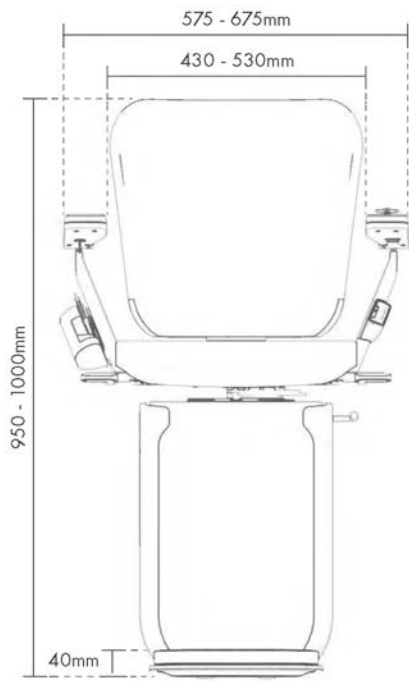

5

Once you have arrived, the powered swivel will turn the chair, and when it finishes, you can unbuckle the seat belt and safely step off. If your lift has a manual swivel, use the lever situated under the chair, to swivel the chair.

6

On arrival, fold up the arms and chair, and use the footplate lever or button to fold it away.

PLATINUM ERGO CURVE SPECIFICATION

SPEED	120mm/s (0.12m/s) Maximum.
DRIVE	250W Rack and Pinion Drive.
WEIGHT CAPACITY	120kg (19st) or 160kg (25st).
STAIRCASE INCLINE	Up to 52°.
OPERATION	Arm mounted rocker / joystick or Radio Frequency remote call and send controls.
CERTIFICATION	BSEN 81-40:2020, Machinery Directive 2006/42/EC, UKCA Supply of Machinery (Safety) Regulations 2008.
RAIL LENGTH	28m maximum rail length.
CHAIR SWIVEL	Manual swivel chair as standard available with lever-linked or powered footplate. Powered swivel chair as an option available with powered footplate. Power swivel available on both Standard and Heavy Duty models. Swivel levers mounted horizontally at both sides of the chair.
FOOTPLATE	Manual lever-link on carriage or powered option.
CHAIR HEIGHT	Ergo chair height 484mm.
CHAIR VARIATIONS	Fully adjustable Ergo Chair with the option of the Ergo Plus chair pad. (Space saving back now comes as standard).
SAFETY	Safety edges on footplate and carriage Over-speed governor. Electro-magnetic motor brake. Retractable reel seat belt. Interlock chair swivel.