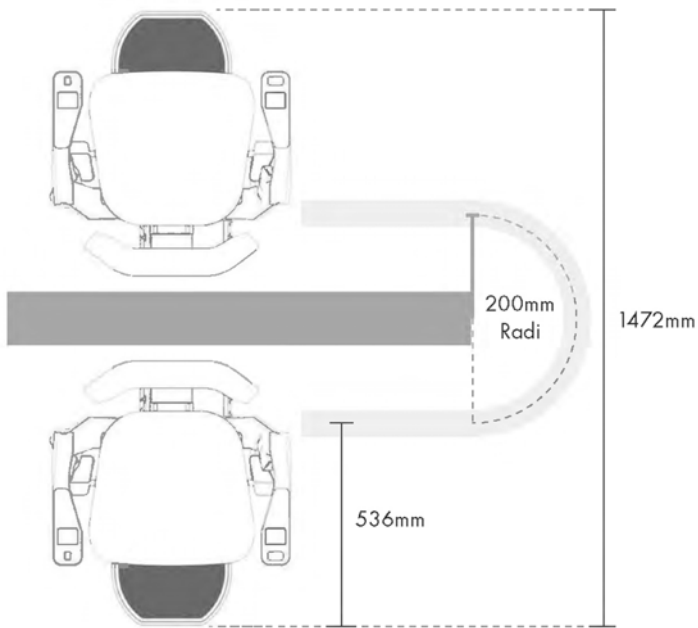

5

Once you have arrived, the powered swivel will turn the chair, and when it finishes, you can unbuckle the seat belt and safely step off. If your lift has a manual swivel, use the lever situated under the chair, to swivel the chair.

6

On arrival, fold up the arms and chair, and use the footplate lever or button to fold it away.

PLATINUM ERGO CURVE SPECIFICATION

SPEED	120mm/s (0.12m/s) Maximum.
DRIVE	250W Rack and Pinion Drive.
WEIGHT CAPACITY	120kg (19st) or 160kg (25st).
STAIRCASE INCLINE	Up to 52°.
OPERATION	Arm mounted rocker / joystick or Radio Frequency remote call and send controls.
CERTIFICATION	BSEN 81-40:2020, Machinery Directive 2006/42/EC, UKCA Supply of Machinery (Safety) Regulations 2008.
RAIL LENGTH	28m maximum rail length.
CHAIR SWIVEL	Manual swivel chair as standard available with lever-linked or powered footplate. Powered swivel chair as an option available with powered footplate. Power swivel available on both Standard and Heavy Duty models. Swivel levers mounted horizontally at both sides of the chair.
FOOTPLATE	Manual lever-link on carriage or powered option.
CHAIR HEIGHT	Ergo chair height 484mm.
CHAIR VARIATIONS	Fully adjustable Ergo Chair with the option of the Ergo Plus chair pad. (Space saving back now comes as standard).
SAFETY	Safety edges on footplate and carriage Over-speed governor. Electro-magnetic motor brake. Retractable reel seat belt. Interlock chair swivel.