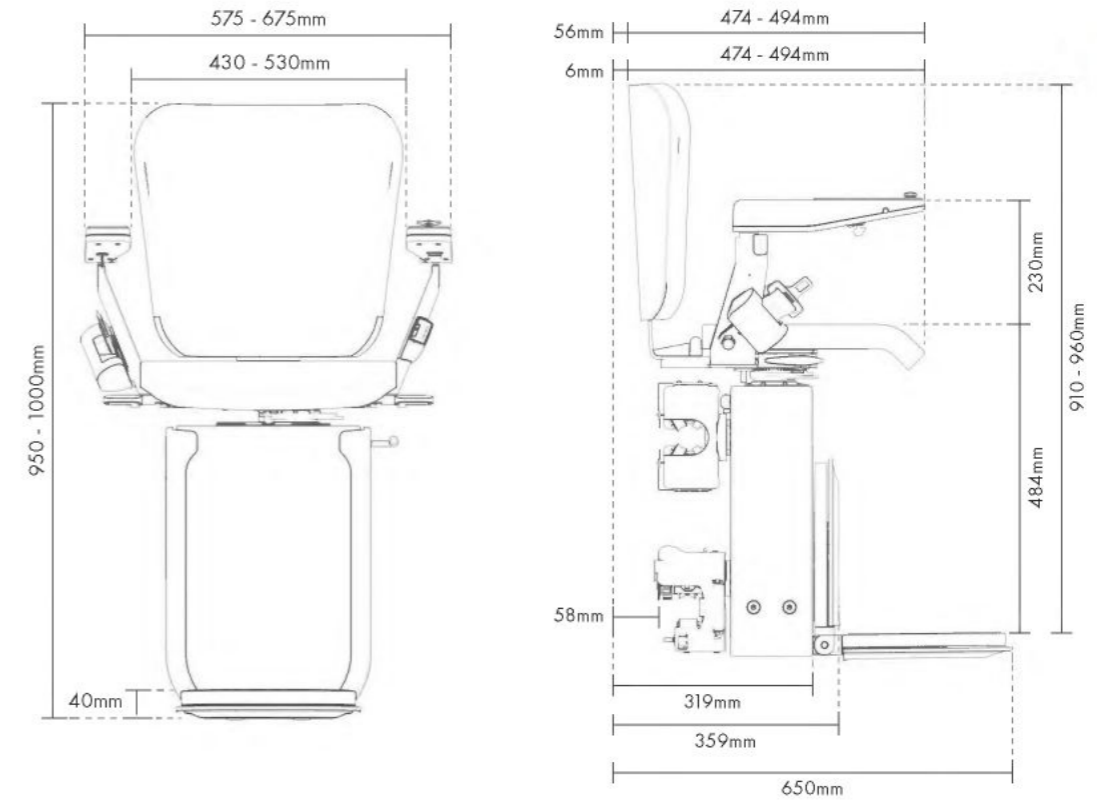

**5** Once you have arrived, the powered swivel will turn the chair, and when it finishes, you can unbuckle the seat belt and safely step off. If your lift has a manual swivel, use the lever situated under the chair, to swivel the chair.

# PLATINUM ERGO CURVE SPECIFICATION

<b>SPEED</b>	120mm/s (0.12m/s) Maximum.
<b>DRIVE</b>	250W Rack and Pinion Drive.
<b>WEIGHT CAPACITY</b>	120kg (19st) or 160kg (25st).
<b>STAIRCASE INCLINE</b>	Up to 52°.
<b>OPERATION</b>	Arm mounted rocker / joystick or Radio Frequency remote call and send controls.
<b>CERTIFICATION</b>	BSEN 81-40:2020, Machinery Directive 2006/42/EC, UKCA Supply of Machinery (Safety) Regulations 2008.
<b>RAIL LENGTH</b>	28m maximum rail length.
<b>CHAIR SWIVEL</b>	Manual swivel chair as standard available with lever-linked or powered footplate. Powered swivel chair as an option available with powered footplate. Power swivel available on both Standard and Heavy Duty models. Swivel levers mounted horizontally at both sides of the chair.
<b>FOOTPLATE</b>	Manual lever-link on carriage or powered option.
<b>CHAIR HEIGHT</b>	Ergo chair height 484mm.
<b>CHAIR VARIATIONS</b>	Fully adjustable Ergo Chair with the option of the Ergo Plus chair pad. (Space saving back now comes as standard).
<b>SAFETY</b>	Safety edges on footplate and carriage Over-speed governor. Electro-magnetic motor brake. Retractable reel seat belt. Interlock chair swivel.