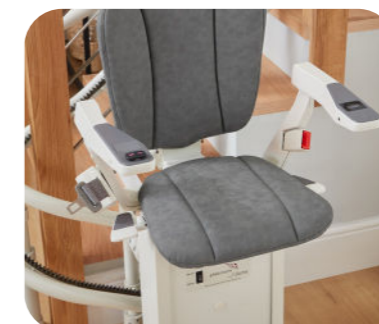

YOUR OPTIONS

The Platinum Ergo Curve stairlift comes with a choice of key feae and to fit seamlessly into your home.

The armrests, backrest and chair pad of the Ergo Curve can be adjusted to accommodate the user.

WEIGHT OPTIONS

A choice of weight capacity

THE CHAIR

The fully adjustable Ergo chair now comes with a space-saving backrest as standard. The optional Ergo Plus chair pad, with its contoured front, is ideal for those with shorter legs or those who have difficulty bending their knees.

THE RAIL

Standard, Short 90° wrap, 90° & 180° wraps and overruns.

THE UPHOLSTERY

Colours to suit your home décor.

Grey