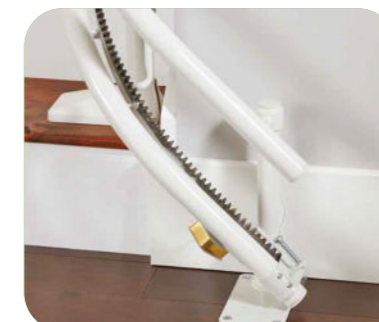

## THE RAIL

Standard, Short 90° wrap, 90° & 180° wraps and overruns.

Standard Start

Short 90° wrap

90° & 180° wraps

Overruns

Foot cover