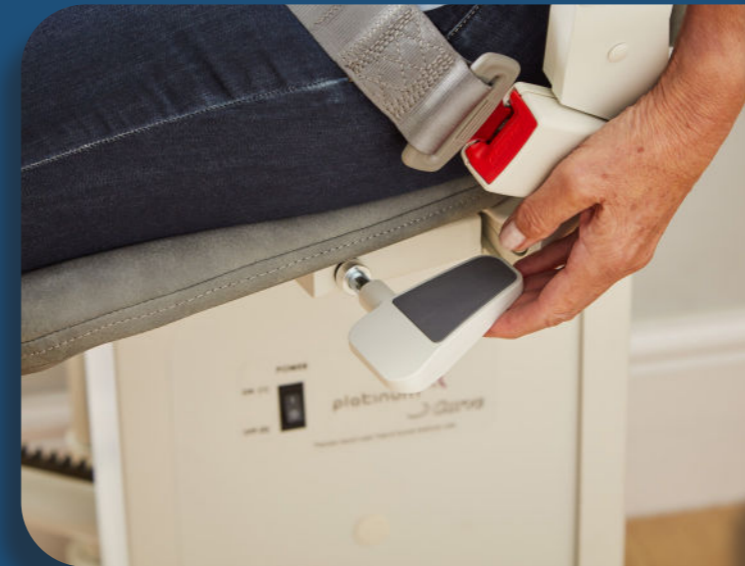

# SAFETY

Text display.

Seatbelt

Remote control to call and park your stairlift at the top or bottom of the stairs.