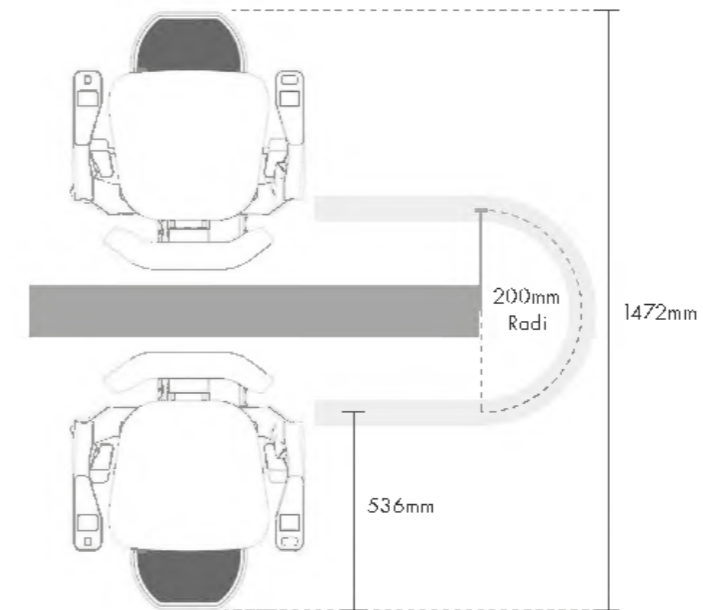

**5** Once you have arrived, the powered swivel will turn the chair, and when it finishes, you can unbuckle the seat belt and safely step off. If your lift has a manual swivel, use the lever situated under the chair, to swivel the chair.

# PLATINUM ERGO CURVE SPECIFICATION

<b>SPEED</b>	120mm/s (0.12m/s) Maximum.
<b>DRIVE</b>	250W Rack and Pinion Drive.
<b>WEIGHT CAPACITY</b>	120kg (19st) or 160kg (25st).
<b>STAIRCASE INCLINE</b>	Up to 52°.
<b>OPERATION</b>	Arm mounted rocker / joystick or Radio Frequency remote call and send controls.
<b>CERTIFICATION</b>	BSEN 81-40:2020, Machinery Directive 2006/42/EC, UKCA Supply of Machinery (Safety) Regulations 2008.
<b>RAIL LENGTH</b>	28m maximum rail length.
<b>CHAIR SWIVEL</b>	Manual swivel chair as standard available with lever-linked or powered footplate. Powered swivel chair as an option available with powered footplate. Power swivel available on both Standard and Heavy Duty models. Swivel levers mounted horizontally at both sides of the chair.
<b>FOOTPLATE</b>	Manual lever-link on carriage or powered option.
<b>CHAIR HEIGHT</b>	Ergo chair height 484mm.
<b>CHAIR VARIATIONS</b>	Fully adjustable Ergo Chair with the option of the Ergo Plus chair pad. (Space saving back now comes as standard).
<b>SAFETY</b>	Safety edges on footplate and carriage Over-speed governor. Electro-magnetic motor brake. Retractable reel seat belt. Interlock chair swivel.