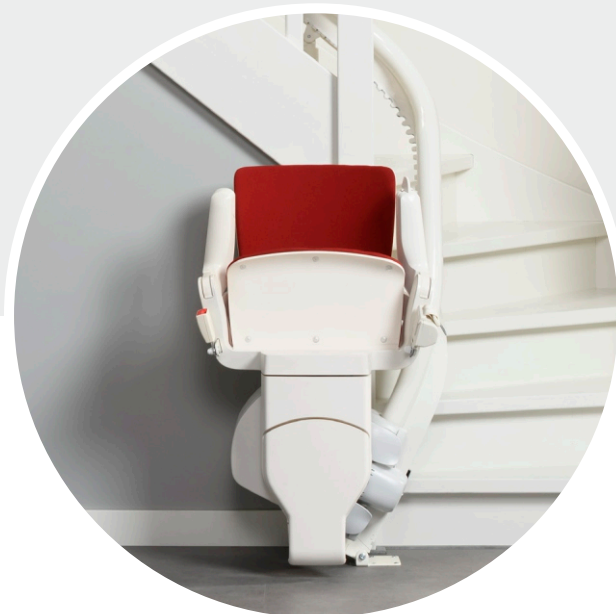

Compact size and soft lines characterise the design of this unobtrusive stairlift. The footrest folds up to form a single unit with the seat. The seat has an ergonomic design and high-quality upholstery for ultimate comfort. The controls are discreetly integrated into the slightly curved armrests. A light touch moves the chair quietly over the world's thinnest single rail. Experience exclusive elegance, outstanding comfort and optimum safety.

The Otolift Modul-Air Smart is very easy to use. After installation, you will receive a calm, clear and detailed explanation from the installer.

Step 1

You bring the chair to you with the wireless remote control.

Step 2

You sit down on the comfortable seat.

Step 3

The chair moves quietly and smoothly.

Step 4

The chair continues its way up quietly and stops automatically.

Step 5

The chair turns to the landing. Now you can take off your seat belt.

Space-saving

The Otolift can be folded quickly. It saves space and the stairs remain easily accessible.

Simple

The new seat belt is easy to use and can be closed with one hand.

Safe

Your Otolift stops when it detects an obstacle. Automatic, gentle and safe.